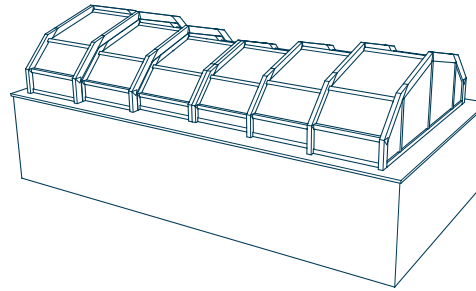

Specifications

R1 Retraction:

Largest modules at the end