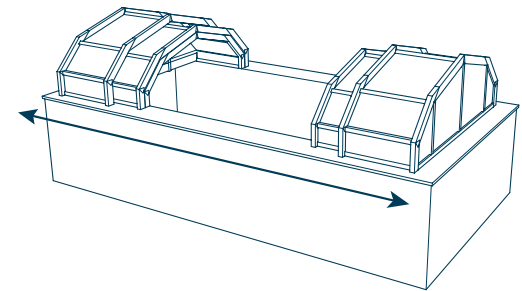

Specifications

R1 Retraction:

Largest modules at the end