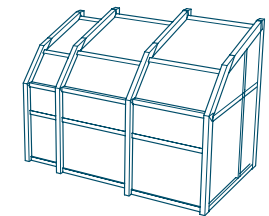

Specifications

R1 Retraction:

Largest modules at the end

R1 Retraction:

Largest modules in the middle

R1 Retraction:

Largest modules at the fixed end

Specifications

DL LeanTo

Max Width	8m
Max Length	60m
Frames	3
Operation	Motorised or manual
Glazing	Polycarbonate or glass

LeanTo retractable systems are environmentally friendly and efficient. Insulated glazing provides good thermal insulation and the options of full or partial opening give you the control of your new micro climate in harmony with the elements of nature.

LeanTo retractable systems are manufactured to site specific and user needs from 3 base models enabling the highest wind and snow loadings to be met. There are extensive door and window options to provide access and ventilation to meet the most demanding operational needs and without having to fully open the system.

EL LeanTo

Max Width	7m
Max Length	60m
Frames	2
Operation	Motorised or manual
Glazing	Polycarbonate or glass

With **LeanTo** retractable systems, your alfresco spaces are no longer limited to being outdoor spaces only, open it and there is nothing left between you and the sky.