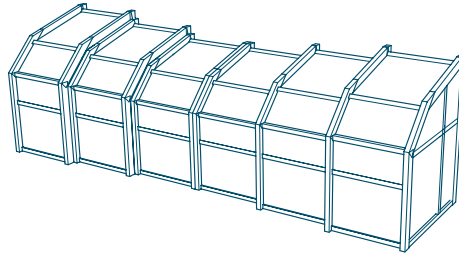

GLASS ROOFS | *LeanTo*

 breezefree

IN PARTNERSHIP WITH  LIBART

VERSATILITY + ELEGANCE IN MOTION

GLASS ROOFS | *LeanTo*

- 4 Introduction
- 5 Gallery
- 9 Specifications

GLASS ROOFS | *LeanTo*

LeanTo retractable systems are ideal extensions to existing buildings and bring the flexibility of an all year round indoor/outdoor living experience to any terrace, courtyard, patio, roof space, reception area or swimming pool. Ideal for restaurants, cafés, hotels, pubs, bars, offices, schools, carehomes, residential homes and other premises, applications are virtually endless, whether used for roof terraces, patios, function rooms, break out areas, outdoor classrooms, reception areas or pool houses.

Specifications

R1 Retraction:

Largest modules at the end

R1 Retraction:

Largest modules in the middle

R1 Retraction:

Largest modules at the fixed end

Specifications

DL LeanTo

Max Width	8m
Max Length	60m
Frames	3
Operation	Motorised or manual
Glazing	Polycarbonate or glass

LeanTo retractable systems are environmentally friendly and efficient. Insulated glazing provides good thermal insulation and the options of full or partial opening give you the control of your new micro climate in harmony with the elements of nature.

LeanTo retractable systems are manufactured to site specific and user needs from 3 base models enabling the highest wind and snow loadings to be met. There are extensive door and window options to provide access and ventilation to meet the most demanding operational needs and without having to fully open the system.