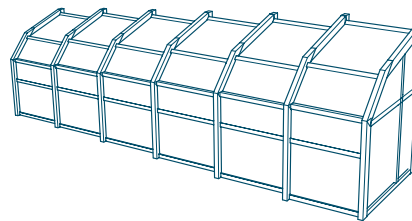

Specifications

R1 Retraction:

Largest modules at the end

R1 Retraction:

Largest modules in the middle

R1 Retraction:

Largest modules at the fixed end

Specifications

DL LeanTo

Max Width	8m
Max Length	60m
Frames	3
Operation	Motorised or manual
Glazing	Polycarbonate or glass

LeanTo retractable systems are environmentally friendly and efficient. Insulated glazing provides good thermal insulation and the options of full or partial opening give you the control of your new micro climate in harmony with the elements of nature.

LeanTo retractable systems are manufactured to site specific and user needs from 3 base models enabling the highest wind and snow loadings to be met. There are extensive door and window options to provide access and ventilation to meet the most demanding operational needs and without having to fully open the system.

EL LeanTo

Max Width	7m
Max Length	60m
Frames	2
Operation	Motorised or manual
Glazing	Polycarbonate or glass

With **LeanTo** retractable systems, your alfresco spaces are no longer limited to being outdoor spaces only, open it and there is nothing left between you and the sky.