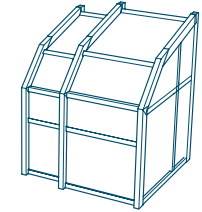

GLASS ROOFS | *LeanTo*

 breezefree

IN PARTNERSHIP WITH  LIBART

VERSATILITY + ELEGANCE IN MOTION

GLASS ROOFS | *LeanTo*

- 4 Introduction
- 5 Gallery
- 9 Specifications

GLASS ROOFS | *LeanTo*

LeanTo retractable systems are ideal extensions to existing buildings and bring the flexibility of an all year round indoor/outdoor living experience to any terrace, courtyard, patio, roof space, reception area or swimming pool. Ideal for restaurants, cafés, hotels, pubs, bars, offices, schools, carehomes, residential homes and other premises, applications are virtually endless, whether used for roof terraces, patios, function rooms, break out areas, outdoor classrooms, reception areas or pool houses.

Specifications

R1 Retraction:

Largest modules at the end

R1 Retraction:

Largest modules in the middle

R1 Retraction:

Largest modules at the fixed end

Specifications

DL LeanTo

Max Width	8m
Max Length	60m
Frames	3
Operation	Motorised or manual
Glazing	Polycarbonate or glass

LeanTo retractable systems are environmentally friendly and efficient. Insulated glazing provides good thermal insulation and the options of full or partial opening give you the control of your new micro climate in harmony with the elements of nature.

EL LeanTo

Max Width	7m
Max Length	60m
Frames	2
Operation	Motorised or manual
Glazing	Polycarbonate or glass

With **LeanTo** retractable systems, your alfresco spaces are no longer limited to being outdoor spaces only, open it and there is nothing left between you and the sky.