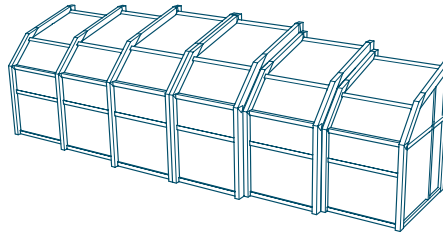

Specifications

R1 Retraction:

Largest modules at the end

R1 Retraction:

Largest modules in the middle

R1 Retraction:

Largest modules at the fixed end

Specifications

DL LeanTo

Max Width	8m
Max Length	60m
Frames	3
Operation	Motorised or manual
Glazing	Polycarbonate or glass

LeanTo retractable systems are environmentally friendly and efficient. Insulated glazing provides good thermal insulation and the options of full or partial opening give you the control of your new micro climate in harmony with the elements of nature.

LeanTo retractable systems are manufactured to site specific and user needs from 3 base models enabling the highest wind and snow loadings to be met. There are extensive door and window options to provide access and ventilation to meet the most demanding operational needs and without having to fully open the system.

EL LeanTo

Max Width	7m
Max Length	60m
Frames	2
Operation	Motorised or manual
Glazing	Polycarbonate or glass

With **LeanTo** retractable systems, your alfresco spaces are no longer limited to being outdoor spaces only, open it and there is nothing left between you and the sky.