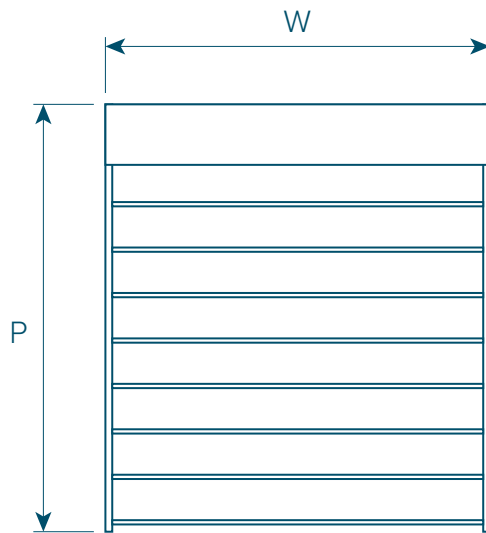

PERGOLAS | *luna*

PERGOLAS | *luna*

- 4 Gallery
- 8 Details
- 10 Standard Swatches
- 12 Integrated Gutters
- 13 Integrated LED Lighting

Luna Pergolas, with their arched tracks provide a stylish architectural covering to allow large outdoor areas to be used in even the worst of weather conditions. The system offers a wind rating up to Beaufort class 11 (up to 117km/h).

Radian Pergolas are perfect for larger areas, with a maximum projection of eleven metres, and work particularly well when installed back-to-back.

PERGOLAS | luna

SINGLE MODULE	Max Width (W)	4m
	Max Projection (P)	11m

DOUBLE MODULE	Max Width (W)	8m
	Max Projection (P)	11m

TRIPLE MODULE	Max Width (W)	12m
	Max Projection (P)	11m

QUADRUPLE MODULE	Max Width (W)	13m
	Max Projection (P)	11m

Extras

HEATERS

LIGHTING

SLIDING GLASS