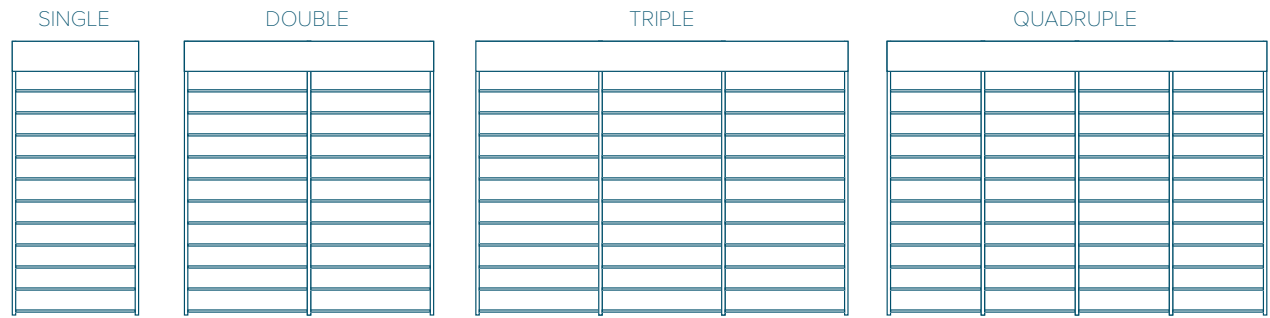

PERGOLAS | *luna*

PERGOLAS | *luna*

- 4 Gallery
- 8 Details
- 10 Standard Swatches
- 12 Integrated Gutters
- 13 Integrated LED Lighting

Luna Pergolas, with their arched tracks provide a stylish architectural covering to allow large outdoor areas to be used in even the worst of weather conditions. The system offers a wind rating up to Beaufort class 11 (up to 117km/h).

Radian Pergolas are perfect for larger areas, with a maximum projection of eleven metres, and work particularly well when installed back-to-back.

PERGOLAS | luna

SINGLE MODULE	Max Width (W)	4m
	Max Projection (P)	11m

DOUBLE MODULE	Max Width (W)	8m
	Max Projection (P)	11m

TRIPLE MODULE	Max Width (W)	12m
	Max Projection (P)	11m

QUADRUPLE MODULE	Max Width (W)	13m
	Max Projection (P)	11m

Extras

HEATERS

LIGHTING

SLIDING GLASS