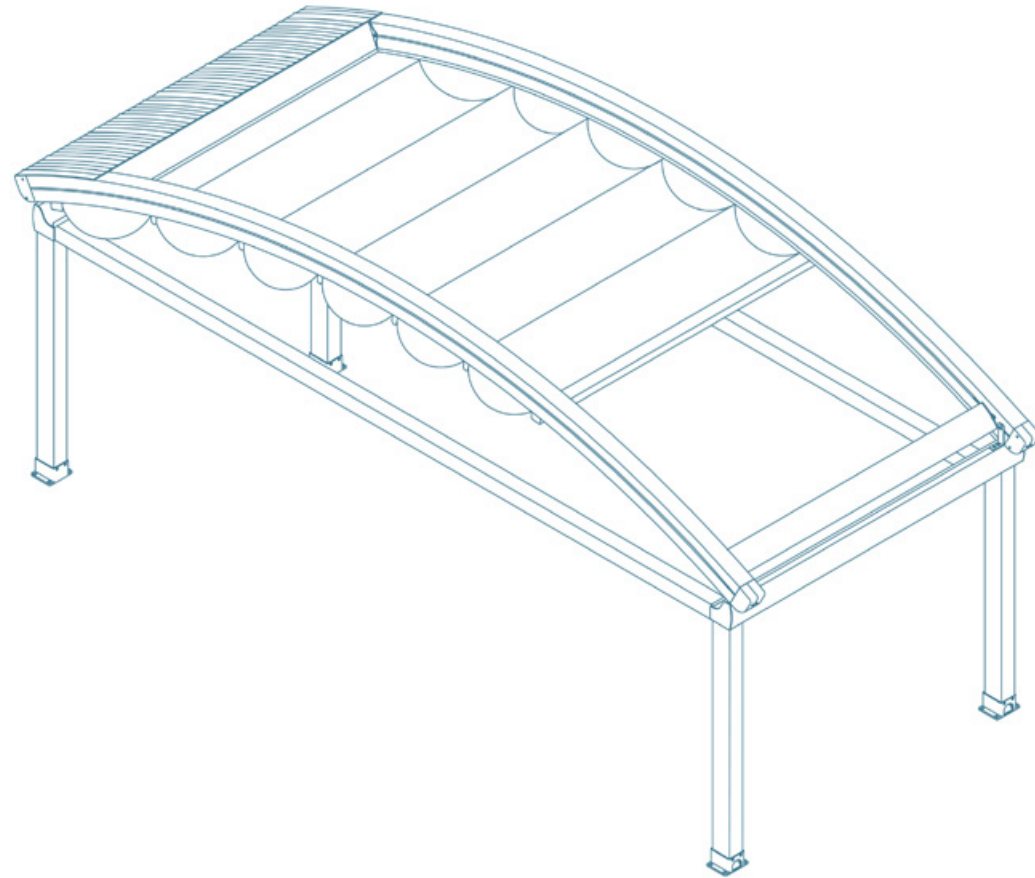

PERGOLAS | *luna*

PERGOLAS | *luna*

- 4 Gallery
- 8 Details
- 10 Standard Swatches
- 12 Integrated Gutters
- 13 Integrated LED Lighting

Luna Pergolas, with their arched tracks provide a stylish architectural covering to allow large outdoor areas to be used in even the worst of weather conditions. The system offers a wind rating up to Beaufort class 11 (up to 117km/h).

Radian Pergolas are perfect for larger areas, with a maximum projection of eleven metres, and work particularly well when installed back-to-back.

PERGOLAS | luna

SINGLE MODULE	Max Width (W)	4m
	Max Projection (P)	11m

DOUBLE MODULE	Max Width (W)	8m
	Max Projection (P)	11m

TRIPLE MODULE	Max Width (W)	12m
	Max Projection (P)	11m

QUADRUPLE MODULE	Max Width (W)	13m
	Max Projection (P)	11m

Extras

HEATERS

LIGHTING

SLIDING GLASS