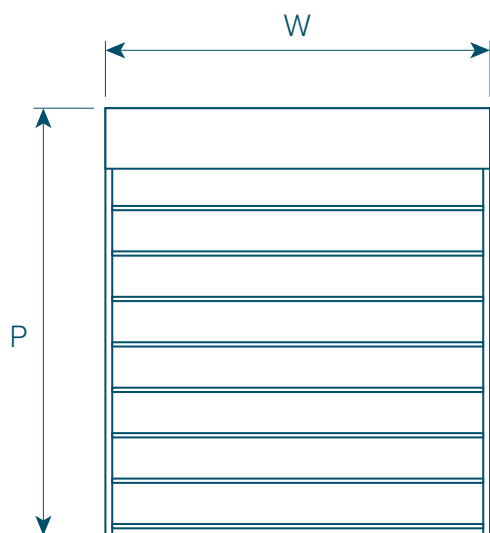

Radian Pergolas are perfect for larger areas, with a maximum projection of eleven metres, and work particularly well when installed back-to-back.

PERGOLAS | *radian*

SINGLE MODULE	Max Width (W)	4.5m
	Max Projection (P)	11m

DOUBLE MODULE	Max Width (W)	9m
	Max Projection (P)	11m

TRIPLE MODULE	Max Width (W)	13m
	Max Projection (P)	11m

Extras

TRANSPARENT COVER SWITCHES

WHITE

BLACK

Don't see the colour you want? Please contact our team and we'll do our best to find a match.