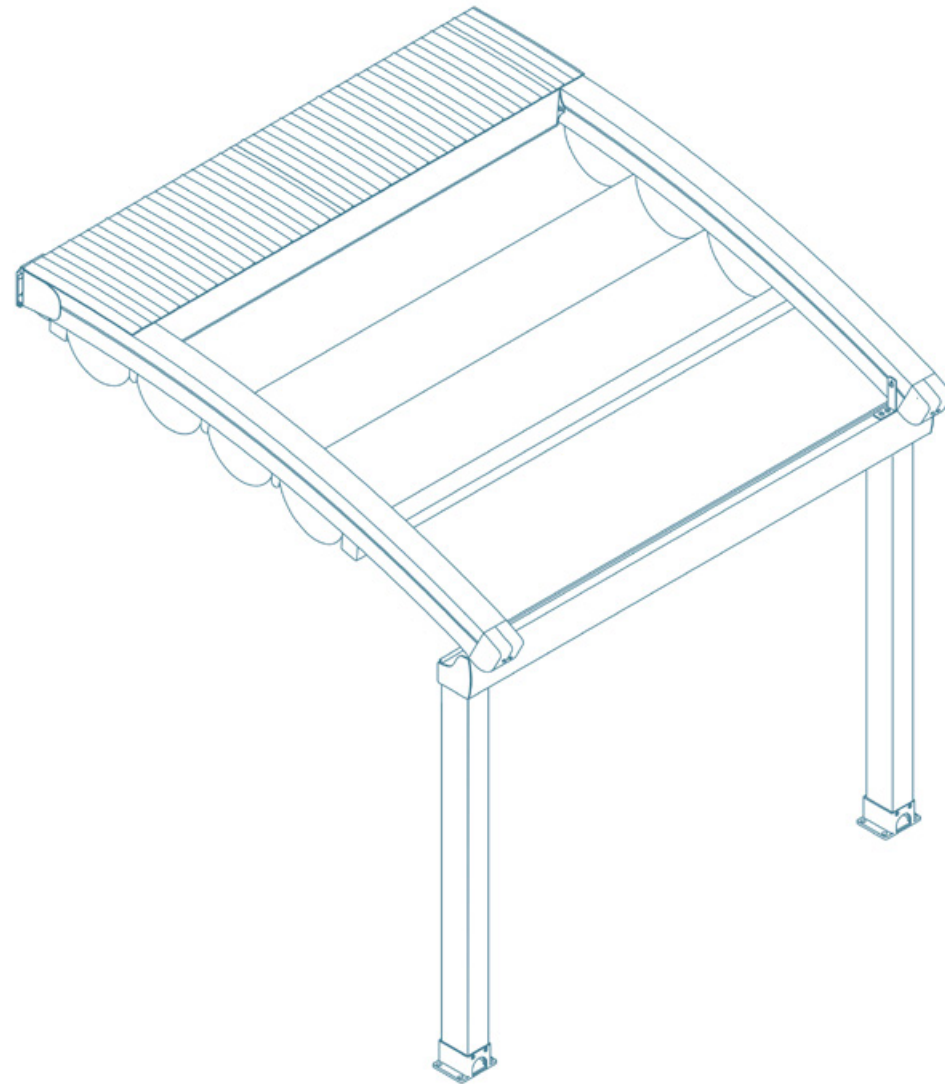

PERGOLAS | *Radian*

 breezefree

PERGOLAS | *radian*

PERGOLAS | *radian*

- 4 Gallery
- 8 Details
- 10 Standard Swatches
- 12 Integrated Gutters
- 13 Integrated LED Lighting

Radian Pergolas, with their curved tracks provide a stylish architectural covering to allow large outdoor areas to be used in even the worst of weather conditions. The system offers a wind rating up to Beaufort class 11 (up to 117km/h).

Radian Pergolas are perfect for larger areas, with a maximum projection of eleven metres, and work particularly well when installed back-to-back.

PERGOLAS | *radian*

SINGLE MODULE	Max Width (W)	4.5m
	Max Projection (P)	11m

DOUBLE MODULE	Max Width (W)	9m
	Max Projection (P)	11m

TRIPLE MODULE	Max Width (W)	13m
	Max Projection (P)	11m

Extras

TRANSPARENT COVER SWITCHES

WHITE

BLACK

Don't see the colour you want? Please contact our team and we'll do our best to find a match.