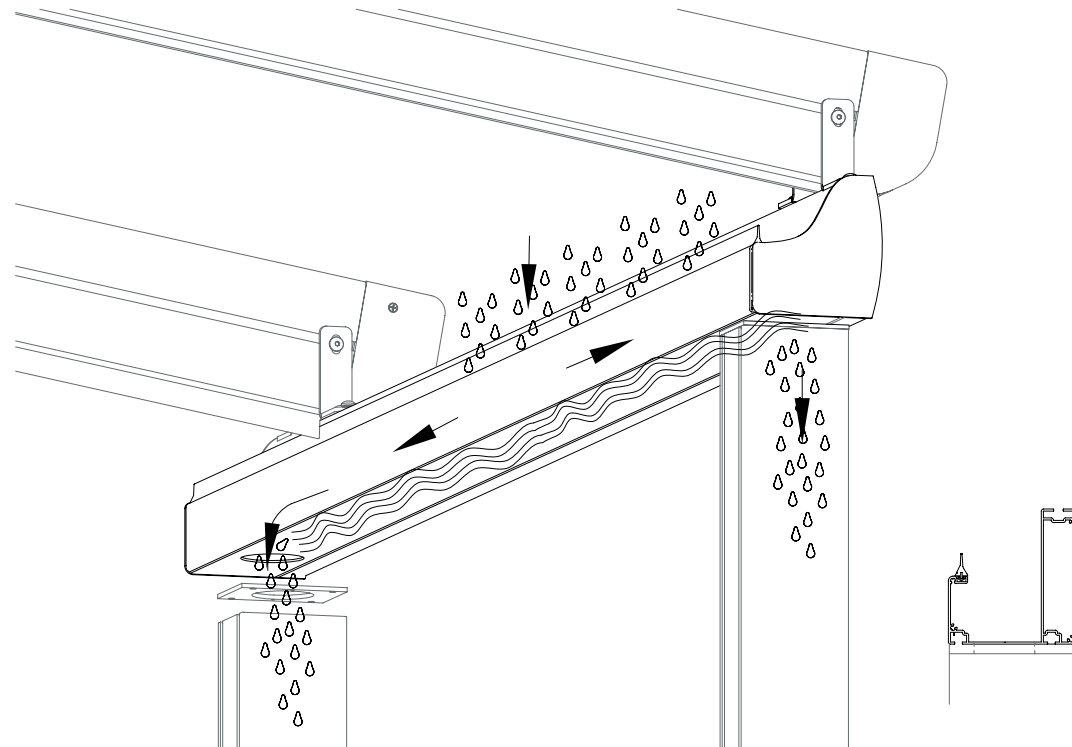

RAL 9016

RAL 9006

RAL 7016

RAL 9005

*OPTIONAL

Unit 7 Mitcham Industrial Estate
Streatham Road
Mitcham
CR4 2AP

+44 (0)20 8877 3030 | breezefree.com