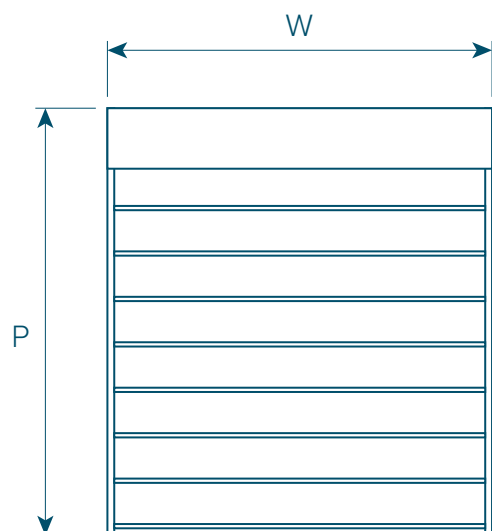

# PERGOLAS | *smooth*

- 4 Gallery
- 8 Details
- 10 Standard Swatches
- 12 Integrated Gutters
- 13 Integrated LED Lighting

PERGOLAS | *smooth*

PERGOLAS | *smooth*

PERGOLAS | *smooth*

PERGOLAS | *smooth*

Smooth Pergolas provide a stylish architectural covering to allow large outdoor areas to be used in even the worst of weather conditions. The system offers a wind rating up to Beaufort class 11 (up to 117km/h) and is designed to stand up to even the worst of weather conditions rain, hail or shine.

Smooth Pergolas are perfect for larger areas, with a maximum projection of ten metres.

# PERGOLAS | *smooth*

SINGLE MODULE	Max Width (W)	4.5m
	Max Projection (P)	10m

DOUBLE MODULE	Max Width (W)	9m
	Max Projection (P)	10m

TRIPLE MODULE	Max Width (W)	13m
	Max Projection (P)	10m