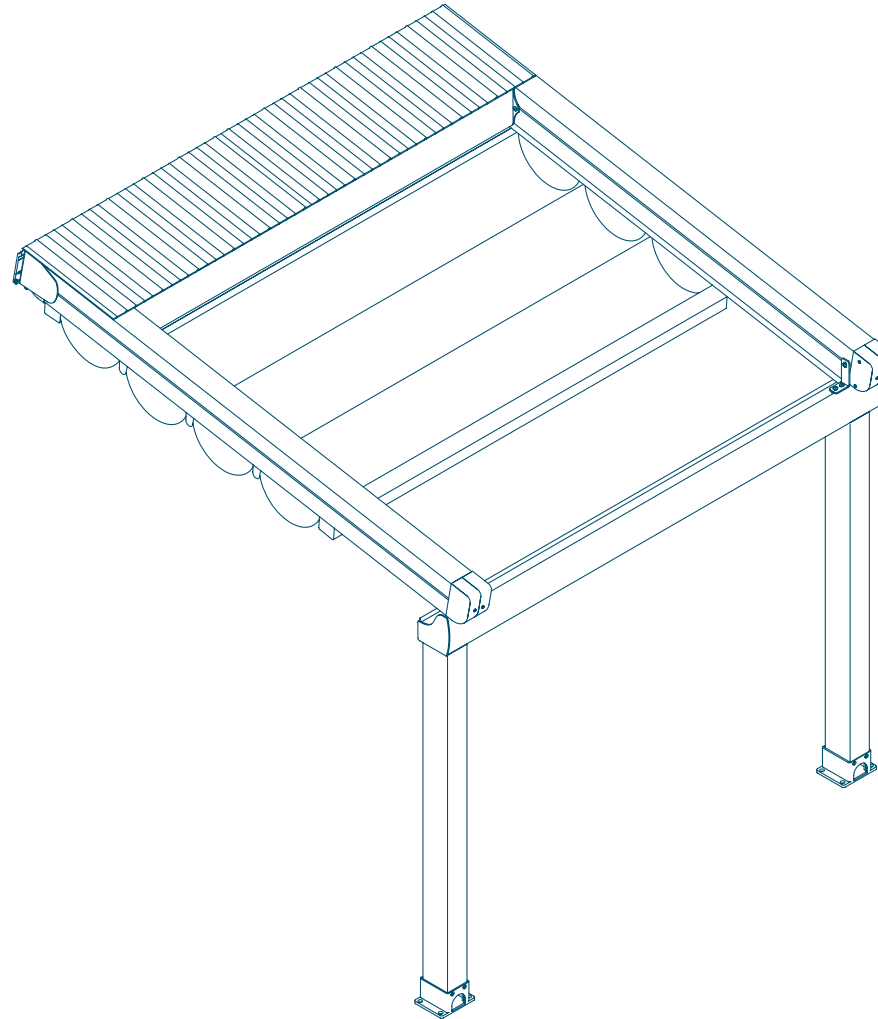

# PERGOLAS | *smooth*

- 4 Gallery
- 8 Details
- 10 Standard Swatches
- 12 Integrated Gutters
- 13 Integrated LED Lighting

PERGOLAS | *smooth*

PERGOLAS | *smooth*

PERGOLAS | *smooth*

PERGOLAS | *smooth*

Smooth Pergolas provide a stylish architectural covering to allow large outdoor areas to be used in even the worst of weather conditions. The system offers a wind rating up to Beaufort class 11 (up to 117km/h) and is designed to stand up to even the worst of weather conditions rain, hail or shine.

Smooth Pergolas are perfect for larger areas, with a maximum projection of ten metres.

# PERGOLAS | *smooth*

SINGLE MODULE	Max Width (W)	4.5m
	Max Projection (P)	10m

DOUBLE MODULE	Max Width (W)	9m
	Max Projection (P)	10m

TRIPLE MODULE	Max Width (W)	13m
	Max Projection (P)	10m